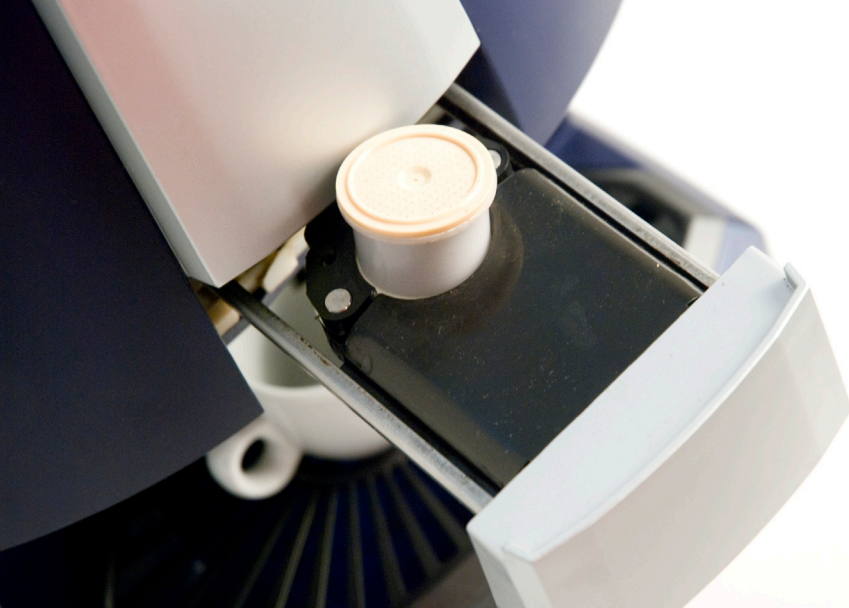

MODEL **comocUP**

comobar

"The Cappuccino / Espresso Solution"

Single-serving capsule system

- The ideal solution for your home, office or light commercial use.
- Brews premium Italian espresso coffee through portion controlled capsules.
- Consistent quality in every cup.
- Automatically ejects capsules into a removable tray.
- Sleek Italian design.
- ETL Approved

MODEL **comocup**

Machine Colors available

- Silver and Black
- Blue and Silver

Technical Specifications

Height:	15"
Power source:	120 V – 60 HZ
Width:	10"
Power supply installed:	950. W
Depth:	11"
Pump pressure:	18 Bar
Net weight:	13.4 lbs. – 6.5 K
Removable water container:	1.3 L